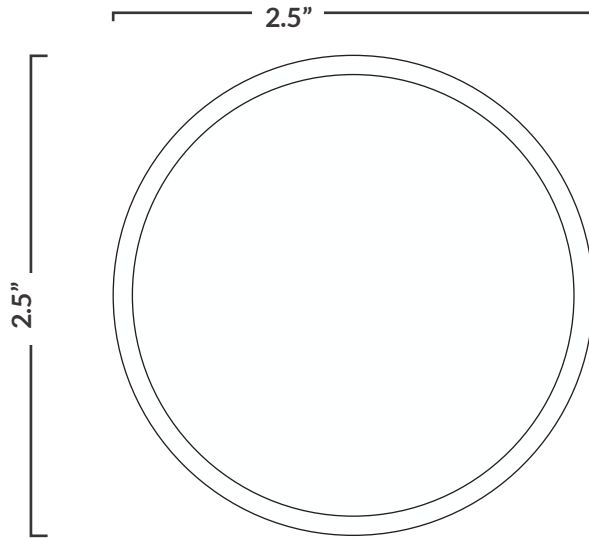

# Circle 2.5"

overall crest size 2.5"

(above image for reference only, may not measure finished crest size)

All text needs to be at least 18pt in order to stitch → **Actual Text Size**

Title \_\_\_\_\_

Description