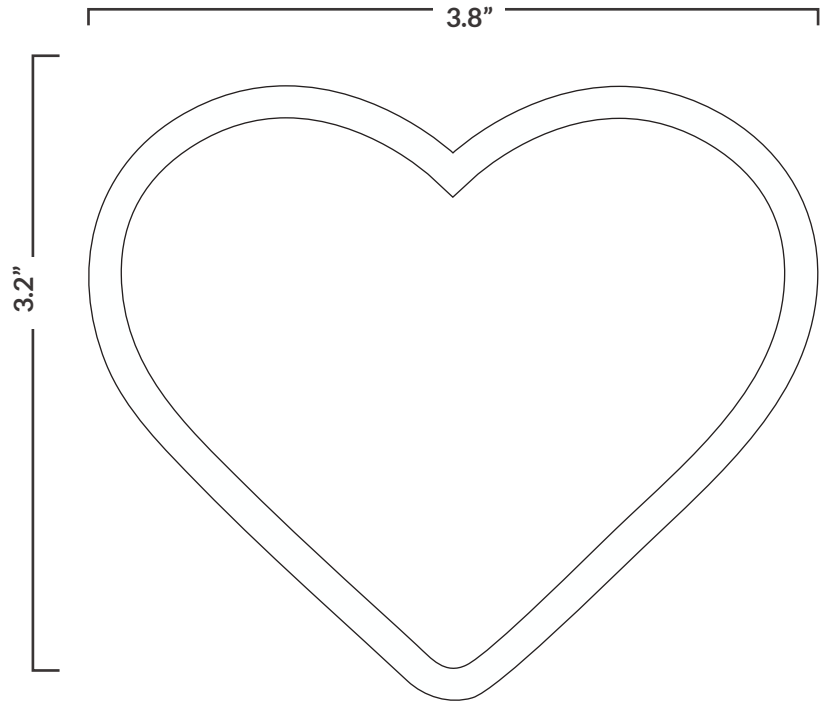

# Heart 3.5"

overall crest size 3.5"

(above image for reference only, may not measure finished crest size)

All text needs to be at least 18pt in order to stitch → **Actual Text Size**

Title \_\_\_\_\_

Description