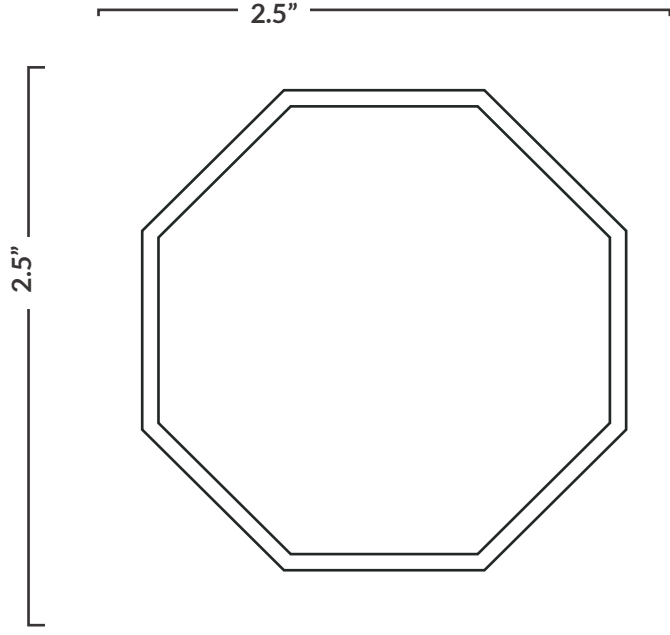

# Octagon 2.5"

overall crest size 2.5"  
 (above image for reference only, may not measure finished crest size)

All text needs to be at least 18pt in order to stitch

→ Actual Text Size

Title \_\_\_\_\_

Description