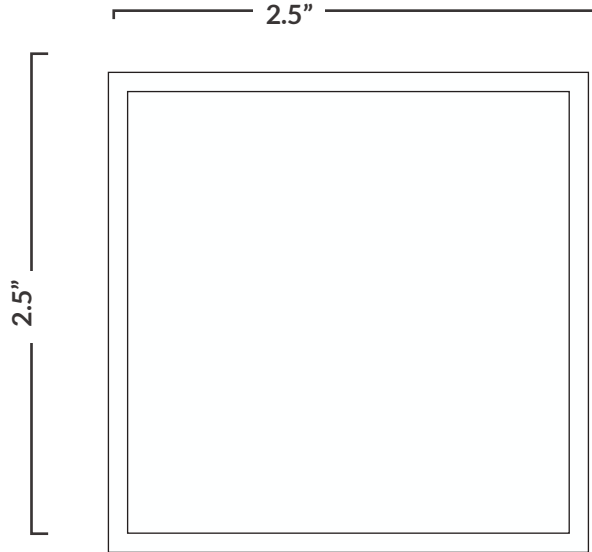

# Square 2.5"

overall crest size 2.5"

(above image for reference only, may not measure finished crest size)

All text needs to be at least 18pt in order to stitch → Actual Text Size

Title \_\_\_\_\_

Description