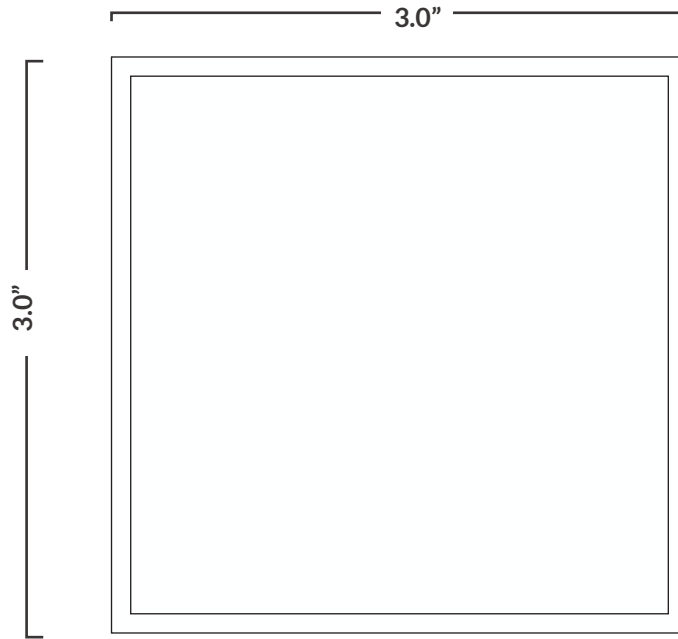

overall crest size 3.0"

(above image for reference only, may not measure finished crest size)

All text needs to be at least 18pt in order to stitch → **Actual Text Size**

Title _____

Description