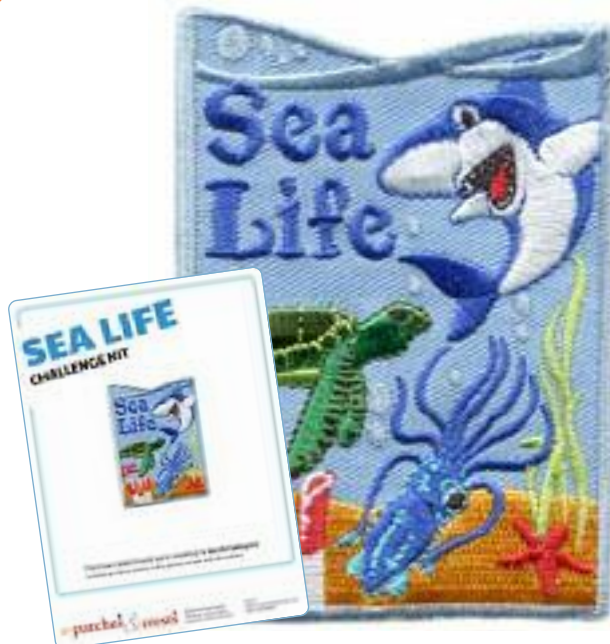

Shop online at www.e-patchesandcrests.com

e-patches & crests

2 Forest Drive, Sylvan Lake, Alberta, Canada T4S 1H8
Toll Free 1-877-335-8904 Local 403.864-4825 Fax 403.864-4830
order@e-patchesandcrests.com <http://www.e-patchesandcrests.com>